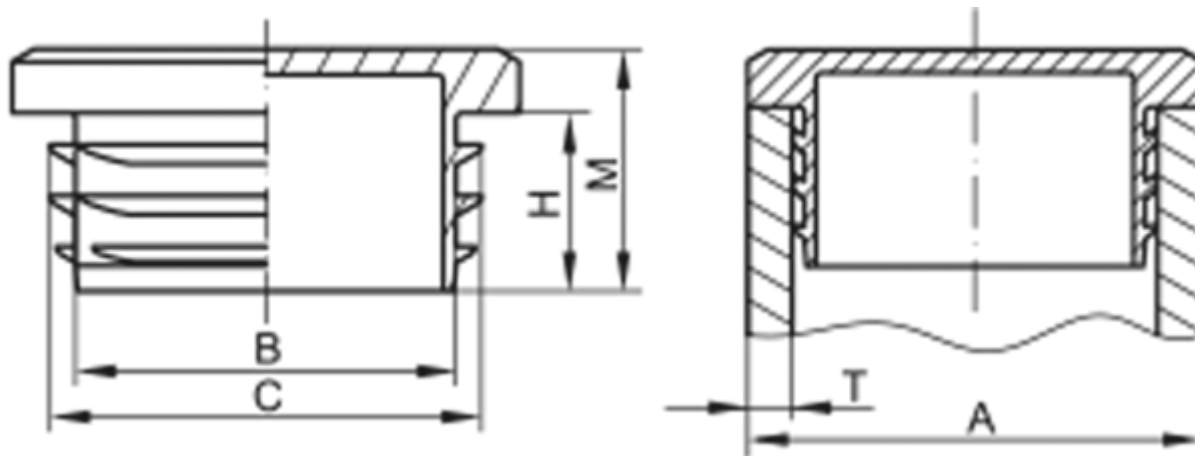

Article number: 59GPN260Q2020152

Description: KLEE Square plugs GPN 260 - 20x20 (Wall thickness 1,5-2)

## Measures

A = 20x20

B = 15

C = 18

H = 11

M = 15

T = 1,5-2